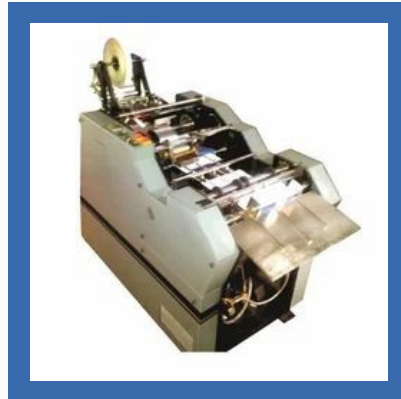

## OTHER PRODUCTS:

2 Phase Window Pasting Machine

1000kg Fully Automatic Envelope Making Machine

Carton Window Pasting Machines

Fully Automatic Strip Gumming Machine