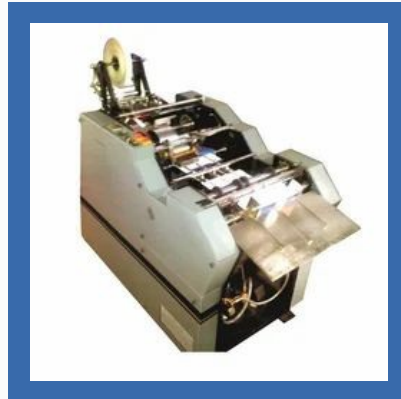

# FLAP PASTING MACHINE

Our Products

650kg Fully Automatic Flap Pasting Machine

550kg Flap Pasting Machine

3 Phase Flap Pasting Machine

1HP Envelope Flap Tap Sticking Machine