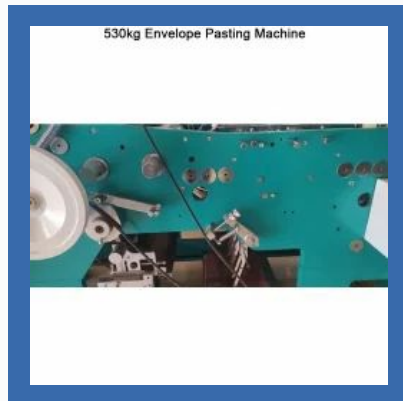

ENVELOPE PASTING MACHINE

530kg Envelope Pasting Machine